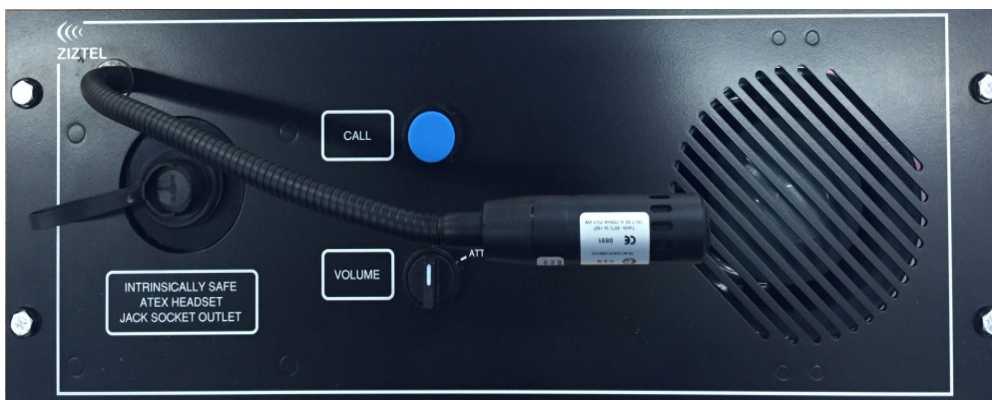

MT50-02-G2-C

MT50 EXPLOSION PROOF DESK / CONSOLE
MOUNT SUBSCRIBER TALKBACK STATION

DS-178 Issue 02

Thank you for your interest in Zitel - we are a UK based manufacturer of PAGA and Intercom products. Our systems are mainly designed for use in the Hazardous Oil, Gas and Petrochemical industries. The MT50-02-G2-C is a console mount explosion proof talk back subscriber station with integral Ex loudspeaker, headset socket and goose neck microphone. The panel can be fitted with a socket outlet permitting connection of an Ex i headset assembly. The panel is safe to operate in a Zone 1 or 2 hazardous area.

Please do not hesitate to contact us for further information.

ZITTEL MT50-02-G2-C

Explosion-proof - Zone 1 or 2 hazardous area location

*Console/Desk internal mounting –
Control room/Office location*

*Integral 8Watt Ex de explosion-proof
loudspeaker – Intelligible speech*

*MG600 Ex i gooseneck mounted intrinsically safe
Ex i microphone – Background noise rejection*

*Option for Ex i Headset with auto speaker mute
capability – Private two-way communications*

The Zitel MT50-02-G2-C is a 4U high, industry standard 19inch desk/console talkback subscriber panel designed to allow two-way voice communications in a hazardous atmosphere. The unit is designed for operation with Zitel MT50/MT50-20 talkback intercom switches.

The unit consists of a robust steel panel which carries an integral flush fit explosion proof loudspeaker horn, operator call and speaker hi/lo volume control keys plus a noise cancelling flexible swan neck mounted intrinsically safe microphone assembly.