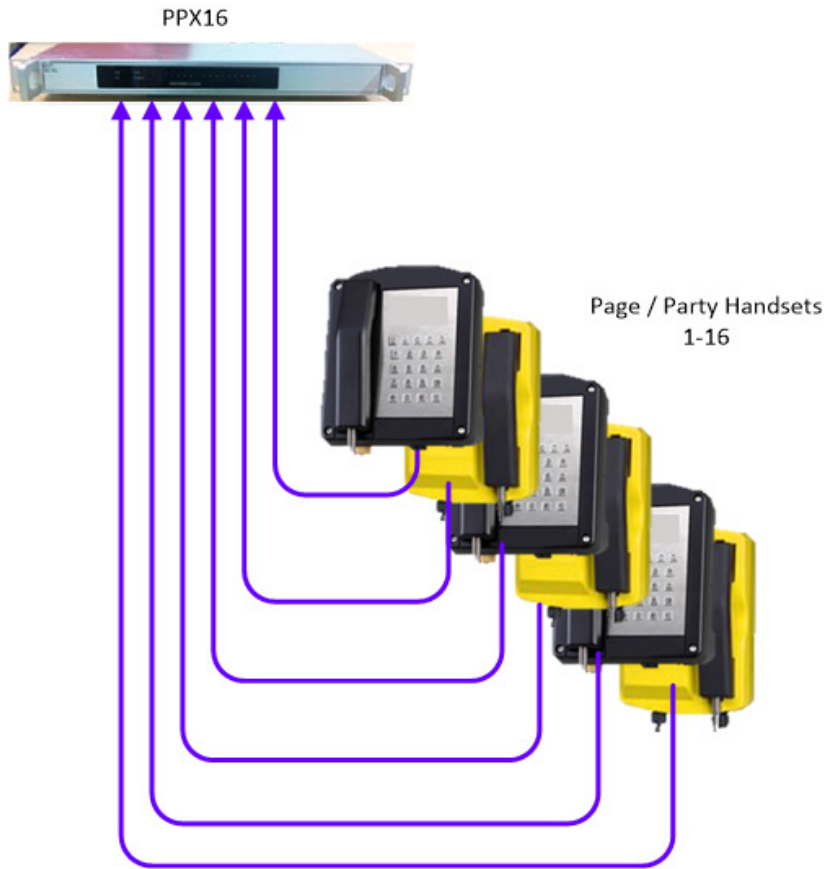

The Zitel Paging/Party Switch type PPX-16 is a highly integrated controller which forms the kernel of a secure telephone handset communications package. The PPX-16 provides the following basic operation a) Public address speech paging - enabling handset subscribers the possibility to initiate either live or stored messages over networks of paging loudspeakers; b) Establish full duplex two-way voice communications on a non-private open channel Party Line basis c) Optional point to point selective privacy communications.

Where point-to-point selective connectivity is required, handset subscribers are equipped with a keypad push button dial.

PPX-16 comprises of a single 1U high standard 19inch rack mount module which carries power supply, display and input/output connections to the rear panel.

The PPX-16 supports one Page channel and one Party line channel and up to eight simultaneous 'point to point' speech path channels when selective communications is specified.

Two levels of paging can be assigned – *Page ROUTINE* and *Page EMERGENCY* with an interlocked priority subsystem to ensure that emergency paging broadcasts over ride non-essential routine messages. PPX-16 can operate in conjunction with a central rack mount 'merge' facility to allow different site areas to be connected together under control and management of an AP100-01 master access unit.

Electrical	
Supply	48V <sub>DC</sub> (Phantom powered from host Zitel ZEST System)
Number of subscribers	Sixteen
Subscriber to Rack connectivity	2x twisted pair cable with overall screen min CSA 0.75mm <sup>2</sup> / conductor
Paging interface	Single / A + B / N + 1 / A + B - N + 2
Mechanical	
Dimensions	1U 19inch rack mount – 300mm depth
Weight	2kg
Temperature Range	-20°C to +60°C
Location	Safe area internal