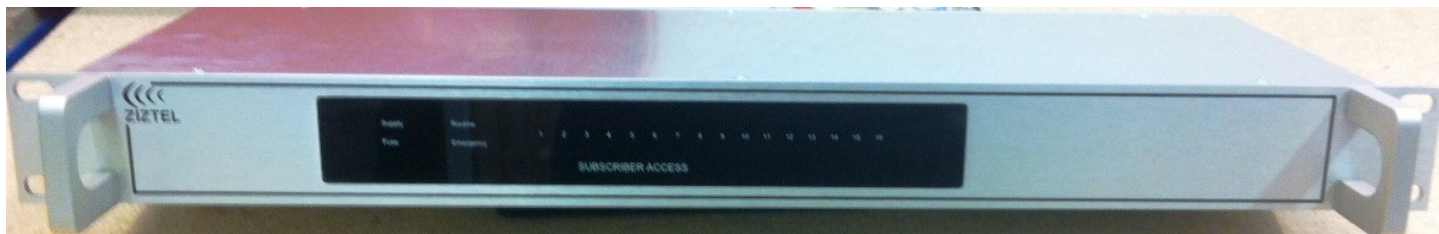

Operates on a two pair cable – No multi core specials

Single system/N+1/A+B/A+B-N+2 PAGA interfacing – Redundant paging capability

Fully selective option – Multi-channel speech paths

The Zitel Paging/Party Switch type PPX-16 is a highly integrated controller which forms the kernel of a secure telephone handset communications package. The PPX-16 provides the following basic operation a) Public address speech paging - enabling handset subscribers the possibility to initiate either live or stored messages over networks of paging loudspeakers; b) Establish full duplex two-way voice communications on a non-private open channel Party Line basis c) Optional point to point selective privacy communications.

The PPX-16 eliminates the requirement for costly multi-core special cables and can provide page / party and selective communications over a standard two pair shielded cable. PPX-16 does not depend on old technology rotary mechanical selector switches and establishes connections electronically.

The PPX-16 can also interface directly with the site PABX to allow subscriber telephone handsets dual functionality:

1. Selective subscriber to subscriber calling, i.e: standard PBX operation
2. Page-Party communications/broadcast capability.

Where point-to-point selective connectivity is required, handset subscribers are equipped with a keypad push button dial.