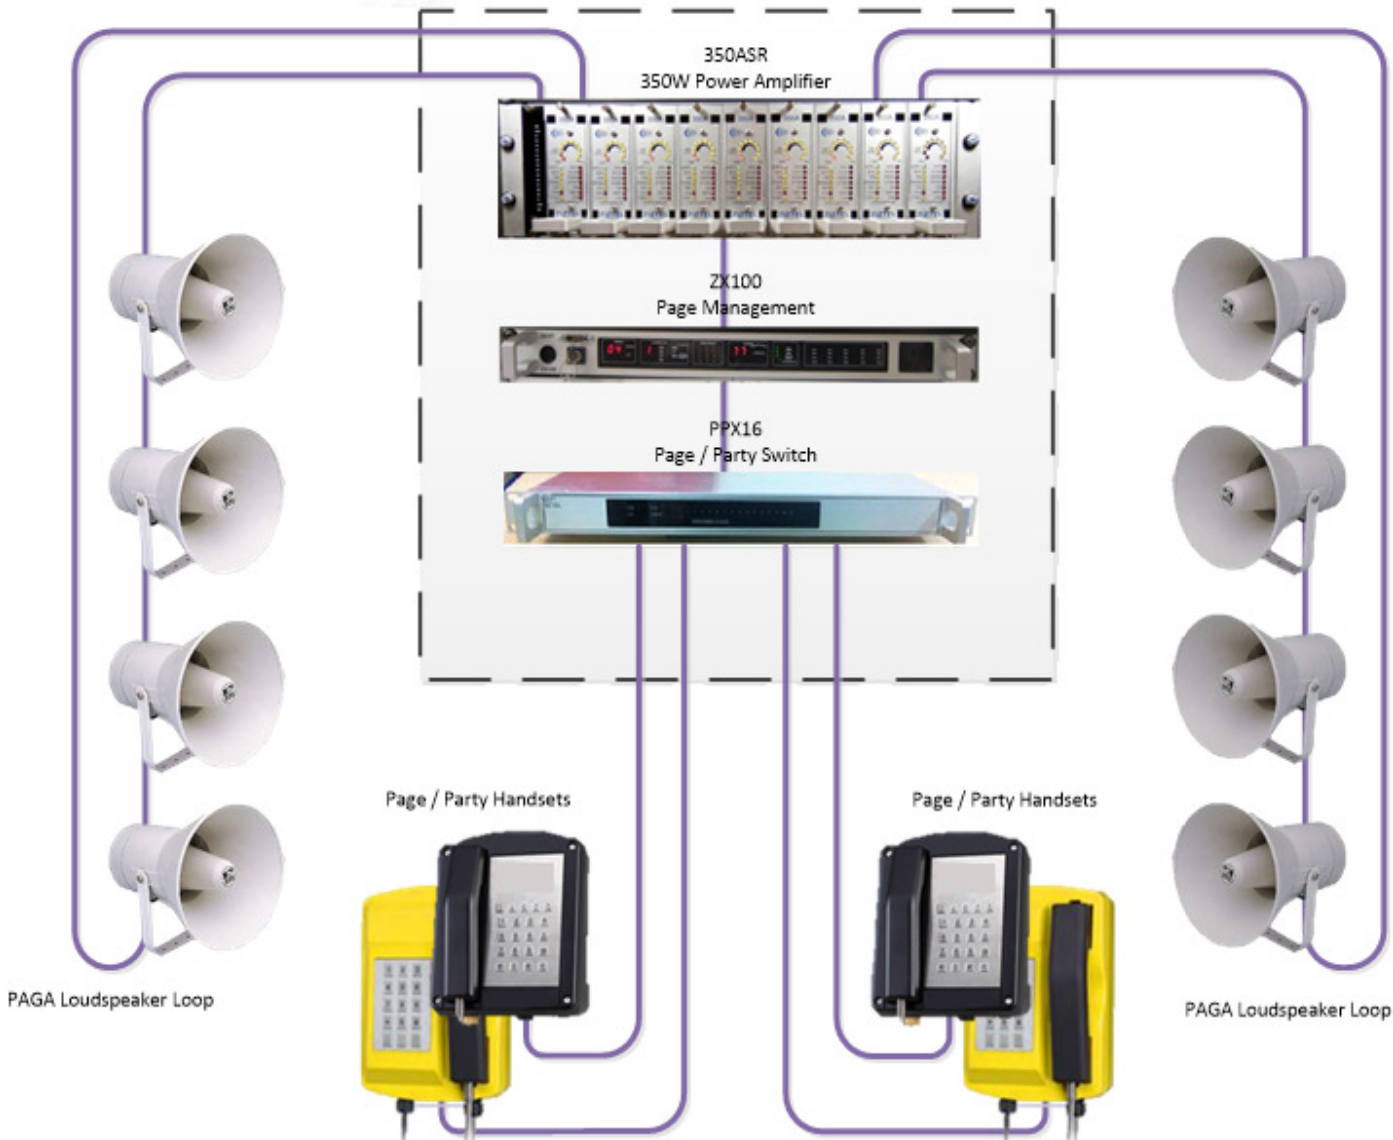

PPX16 PAGA integration

ZIZTEL LIMITED

email: sales@ziztel.com web: www.ziztel.com tel: +44 (0) 115 9202888
mail: 96 Rolleston Drive, Arnold, Nottingham, NG5 7JP United Kingdom

All text, drawings and photography contained within this data sheet are the property of Ziztel Ltd and are subject to copyright. Information may neither be transmitted or copied to third parties without the express written consent of Ziztel Ltd. Ziztel Ltd have a policy of continuous product improvement and contents here in are liable to change without notice.