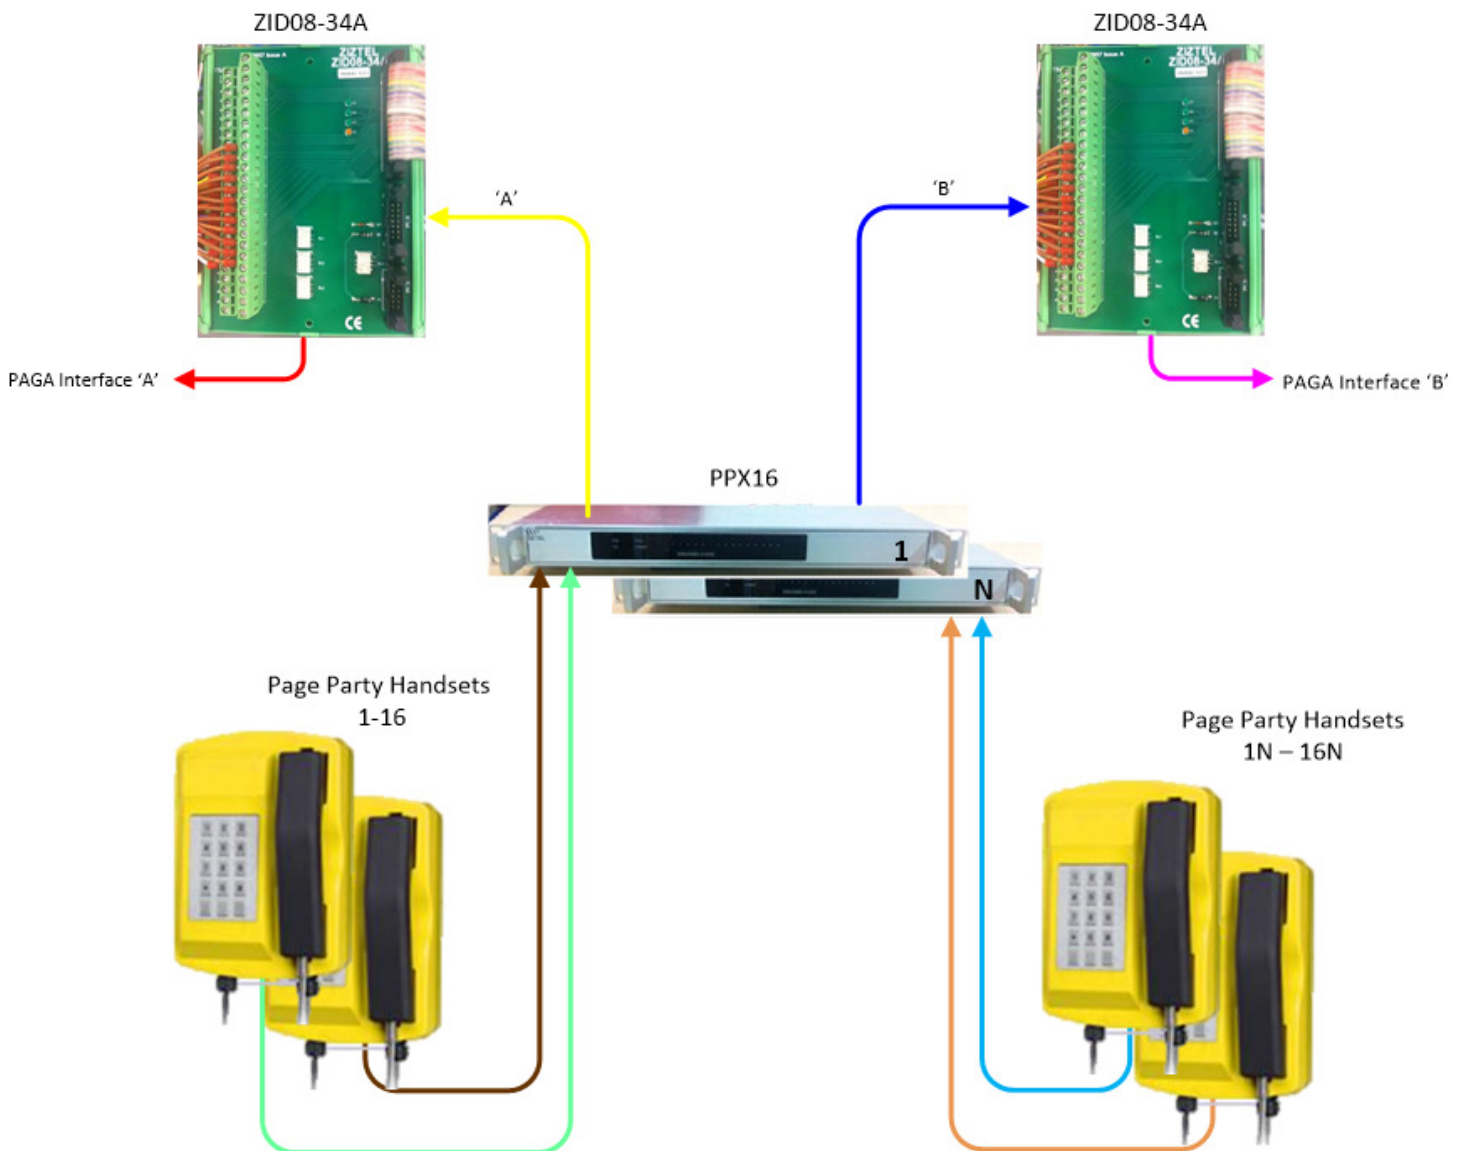

PAGA A + B / N + 1 Integration

PPX16 Page / Party

ZIZTEL LIMITED

email: sales@ziztel.com web: www.ziztel.com tel: +44 (0) 115 9202888
mail: 96 Rolleston Drive, Arnold, Nottingham, NG5 7JP United Kingdom

All text, drawings and photography contained within this data sheet are the property of Ziztel Ltd and are subject to copyright. Information may neither be transmitted or copied to third parties without the express written consent of Ziztel Ltd. Ziztel Ltd have a policy of continuous product improvement and contents here in are liable to change without notice.