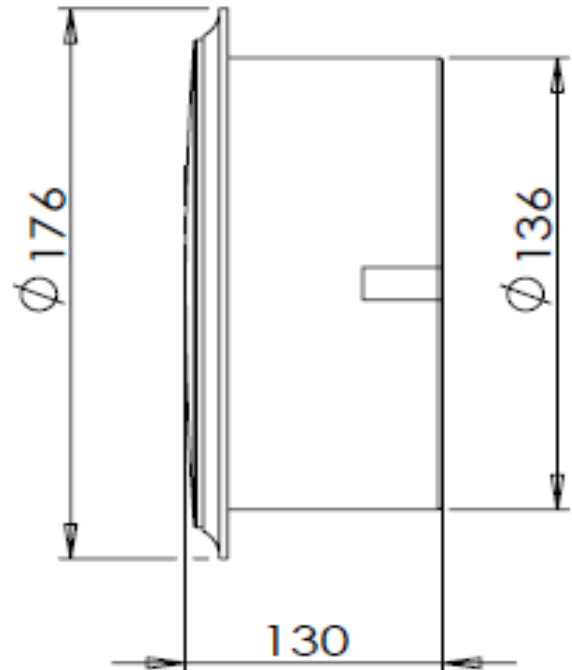

CL-6W INTERNAL CEILING SPEAKER

The CL-6W is a high performance safe area flush fit ceiling PAGA loudspeaker designed to provide reliable service in a voice / alarm broadcast application.

The unit is supplied with integral 100 Volt line transformer (70 volt line to order) and can also be delivered in low impedance execution. A back box is fitted to both maintain ceiling integrity and also to allow convenient field cable gland entry.

Technical specification	
Material	Mild steel
Finish	Semi gloss white paint
Weight	1.8 Kg
Power rating	6 Watts
Line voltage	100 VRMS
Frequency response	160 Hz - 8 KHz
Dimensions	176 x 130 MM
Sensitivity	90 dBA 1 Watt / 1 Metre
Sound pressure level at full power	96 dBA 1 Metre
Location	Internal safe area
Gland entry	2 x 20 MM
Line transformer	3dBA steps
Temperature range	-15 C to + 90 C