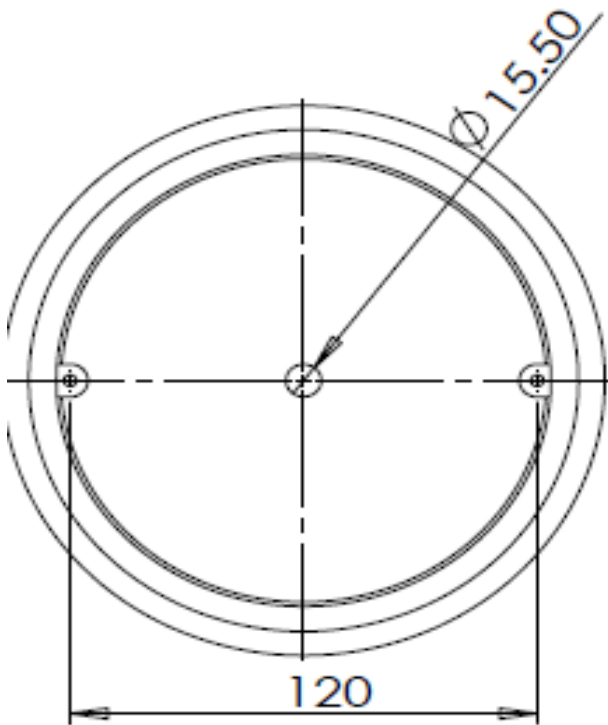

Technical specification	
Material	Mild steel
Finish	Semi gloss white paint
Weight	1.8 Kg
Power rating	6 Watts
Line voltage	100 VRMS
Frequency response	160 Hz - 8 KHz
Dimensions	176 x 130 MM
Sensitivity	90 dBA 1 Watt / 1 Metre
Sound pressure level at full power	96 dBA 1 Metre
Location	Internal safe area
Gland entry	2 x 20 MM
Line transformer	3dBA steps
Temperature range	-15 C to + 90 C