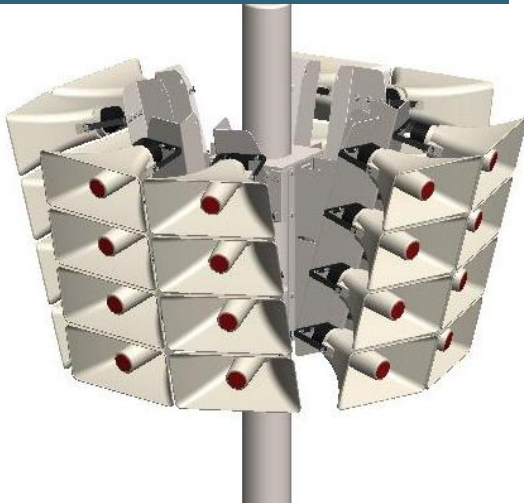

ZIZTEL MOSQUE PA SYSTEM

TDS-021 Issue 01 Zitel Technical Bulletin

Thank you for your interest in Zitel - we are a UK based manufacturer of PAGA / MBS and Intercom products. Our systems are mainly designed for use in the Military, Marine, Hazardous Oil, Gas and Petrochemical industries.

The Zitel PAGA package is specifically designed to deliver emergency speech and alarm tone / messages; the system can also be extended to allow the broadcast of Call to Prayer. This can be configured to be issued to both the internal spaces within the Mosque and also broadcast *site wide* via arrays of multi cellular projector horn loudspeakers.

ZEST PAGA MOSQUE BROADCAST CAPABILITY

The Zitel PAGA can be extended to include Call to Prayer broadcasting.

The system can be arranged as a dedicated stand-alone package or form part of an overall site / city distributed PAGA. The Mosque can be divided into discreetly addressable 'zones' allowing program to be directed to key locations within the building. Use of line source projector horn loudspeakers allow wide area high performance providing excellent external site wide coverage (example using the Zitel SPH1140 – HPSA MEVA horn array). The system is based on Zitel 350A series CLASS G audio power amplifiers which deliver very high efficiency with superb sonic capabilities.

Top quality Shure microphones are used for voice input to guarantee the very best performance. Model SM57 (shown left) also provides clarity in difficult acoustic conditions.

Line source column loudspeakers and digital processing are used in the prayer halls to combat the detrimental effects of reverberation and acoustic feedback by directing the broadcasts to pre-defined areas of coverage. Externally the SPH1140 HPSA horn array provides up to 1.5 KM coverage over 360 degrees guaranteeing effective delivery of the Call to Prayer to potentially many thousands of listeners.