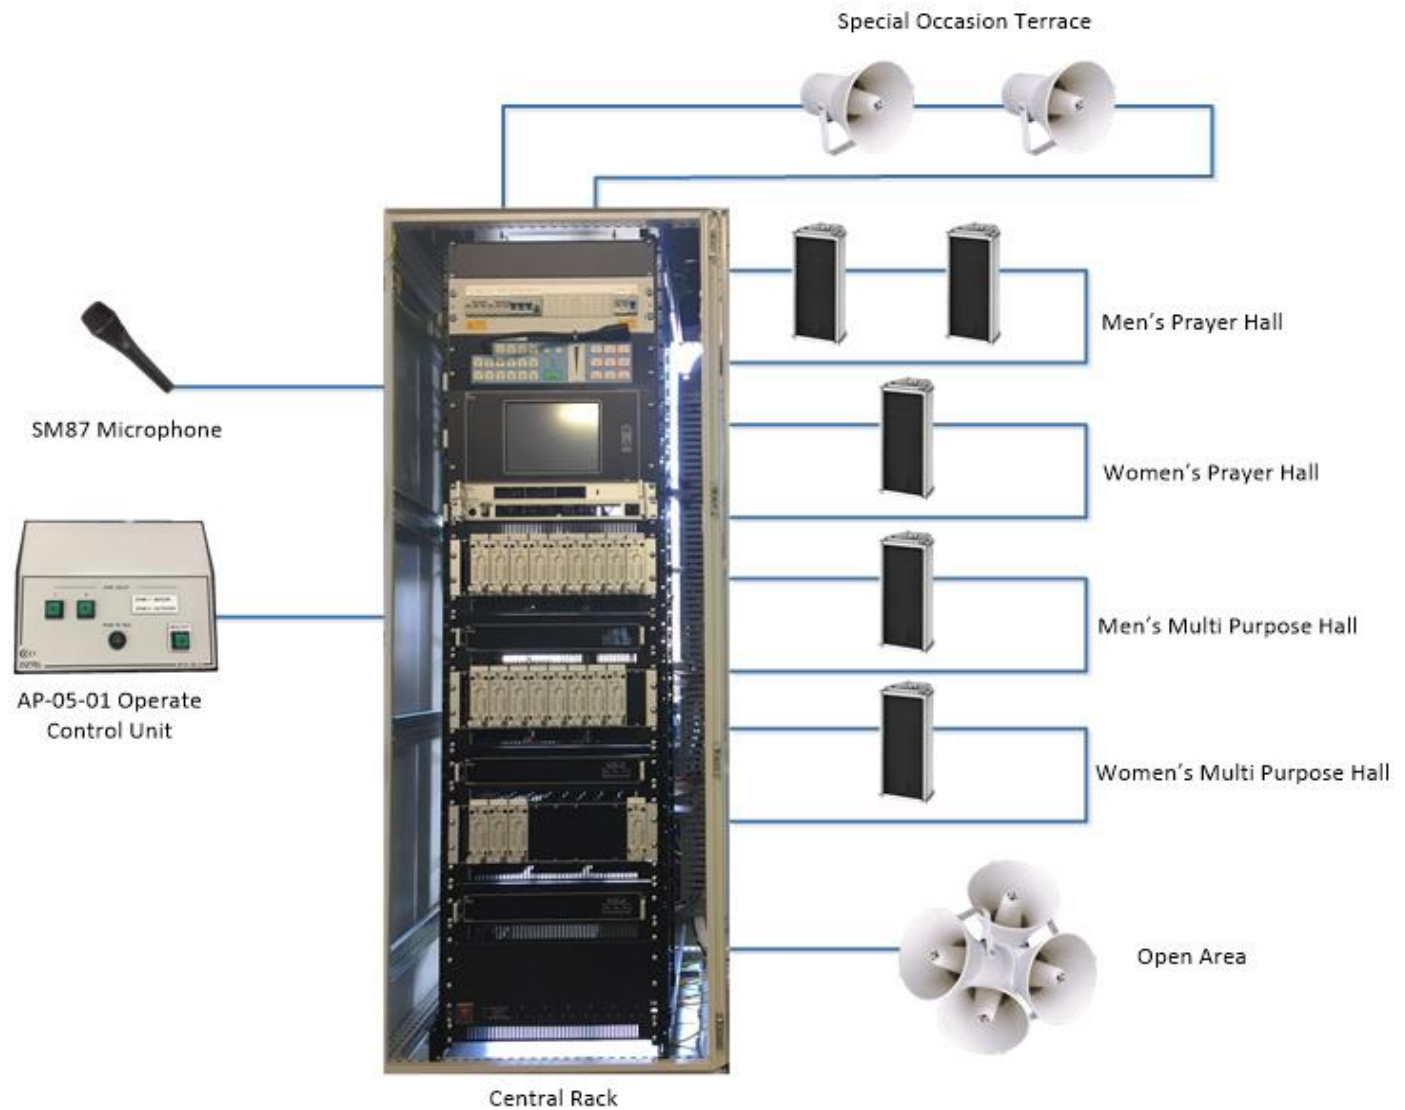

The Zitel PAGA package is specifically designed to deliver emergency speech and alarm tone / messages; the system can also be extended to allow the broadcast of Call to Prayer. This can be configured to be issued to both the internal spaces within the Mosque and also broadcast *site wide* via arrays of multi cellular projector horn loudspeakers.

ZEST PAGA MOSQUE BROADCAST CAPABILITY

The Zitel PAGA can be extended to include Call to Prayer broadcasting.

The system can be arranged as a dedicated stand-alone package or form part of an overall site / city distributed PAGA. The Mosque can be divided into discreetly addressable 'zones' allowing program to be directed to key locations within the building. Use of line source projector horn loudspeakers allow wide area high performance providing excellent external site wide coverage (example using the Zitel SPH1140 – HPSA MEVA horn array). The system is based on Zitel 350A series CLASS G audio power amplifiers which deliver very high efficiency with superb sonic capabilities.

Top quality Shure microphones are used for voice input to guarantee the very best performance. Model SM57 (shown left) also provides clarity in difficult acoustic conditions.

Line source column loudspeakers and digital processing are used in the prayer halls to combat the detrimental effects of reverberation and acoustic feedback by directing the broadcasts to pre-defined areas of coverage. Externally the SPH1140 HPSA horn array provides up to 1.5 KM coverage over 360 degrees guaranteeing effective delivery of the Call to Prayer to potentially many thousands of listeners.